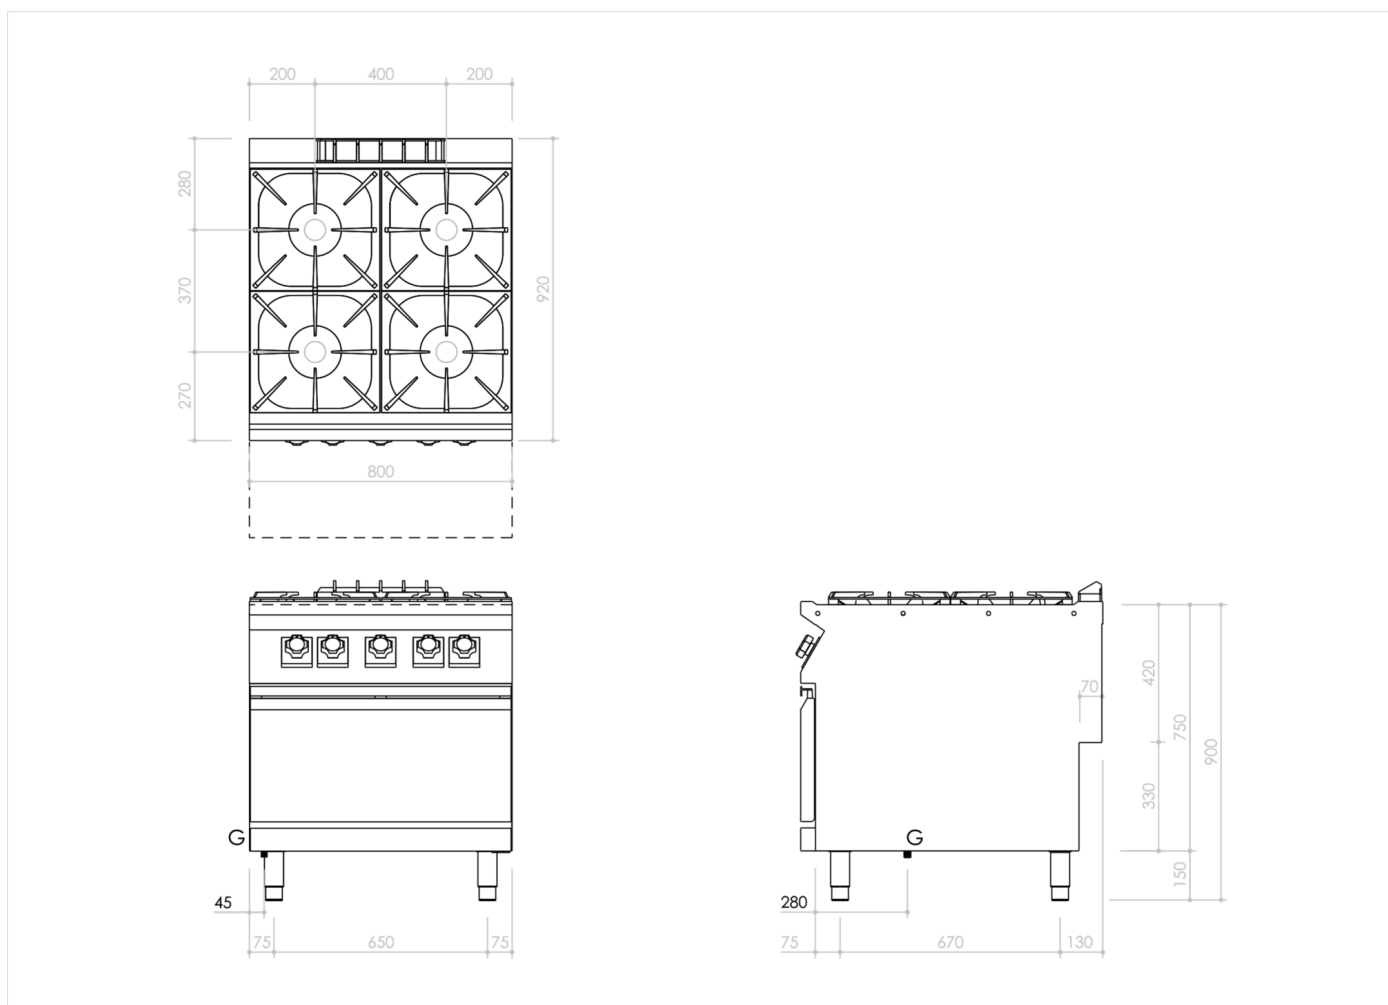

RANGE	CODE	MODEL	FUNCTION
MI - 90	MAMCOOO3000	PC98GFG	Gas Ranges

ITEM

4 gas burner gas oven range

RANGE	CODE	MODEL	FUNCTION
MI - 90	MAMCOOO3000	PC98GFG	Gas Ranges

ITEM

4 gas burner gas oven range

INSTALLATION SPECIFICATIONS

(G) Gas Inlet: $\text{Ø}1/2''$