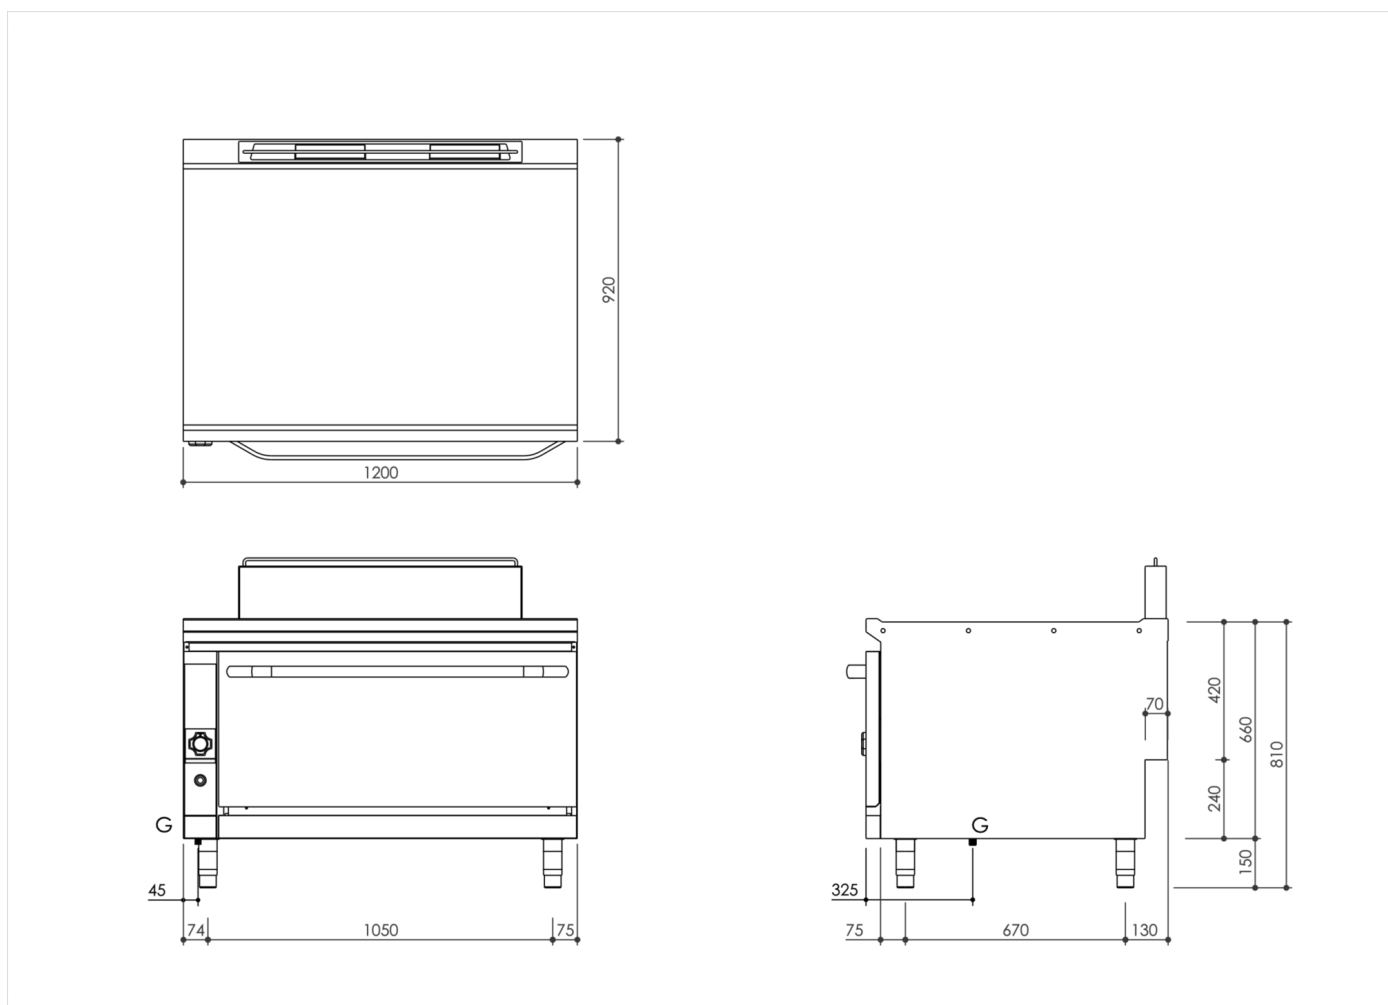

RANGE	CODE	MODEL	FUNCTION
MI - 90	MAMCOOO3110	FM912G	Gas Ranges

ITEM

Static gas oven with stainless steel worktop

RANGE	CODE	MODEL	FUNCTION
MI - 90	MAMCOOO3110	FM912G	Gas Ranges

ITEM

Static gas oven with stainless steel worktop

INSTALLATION SPECIFICATIONS

(G) Gas Inlet: $\text{Ø}1/2''$