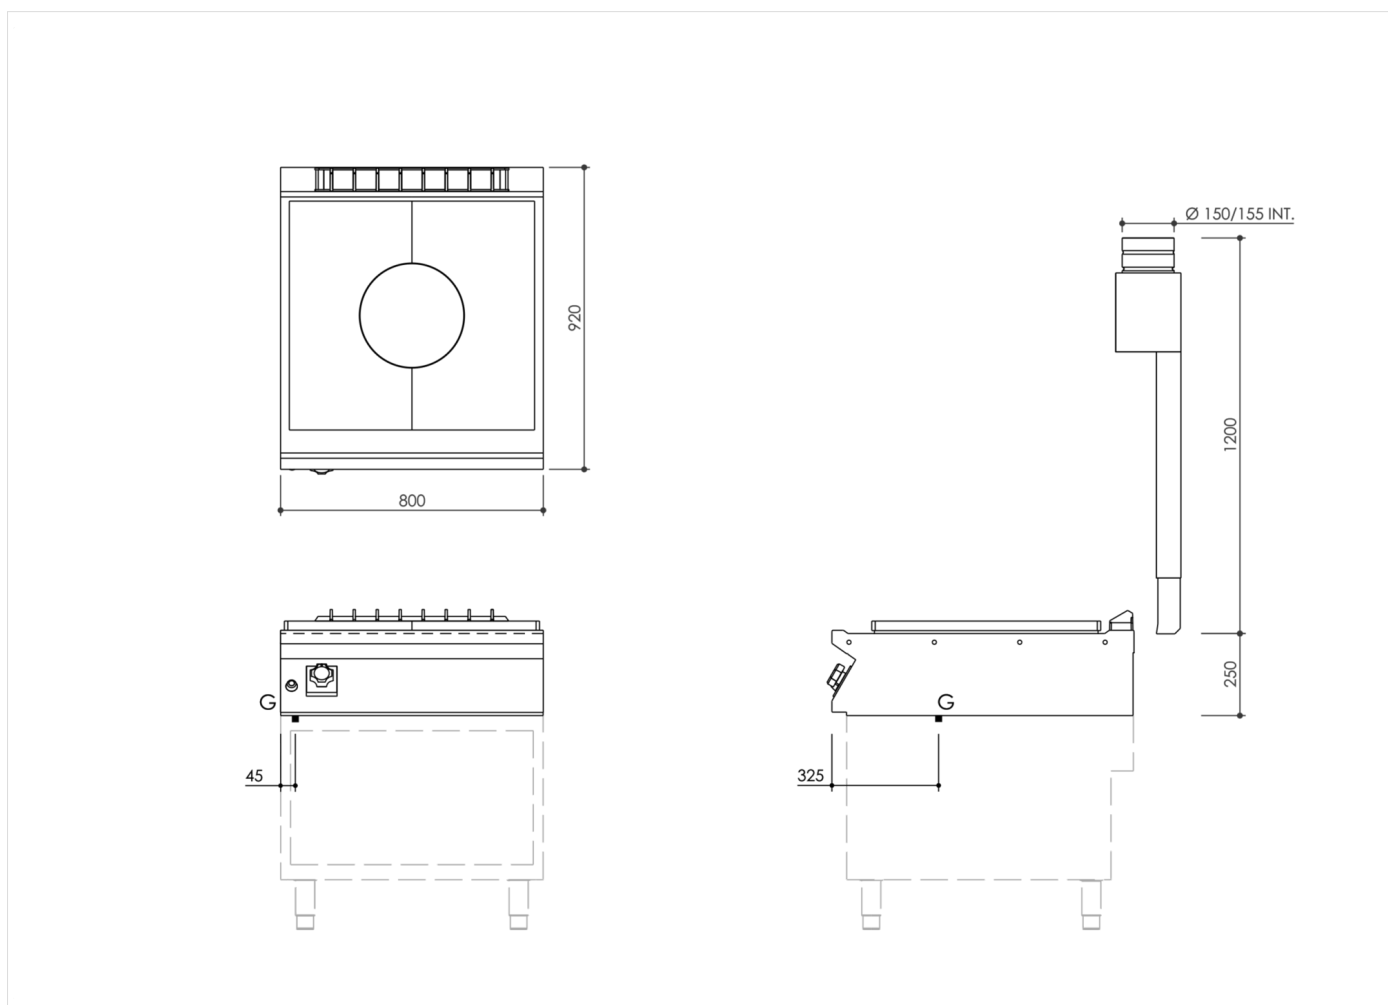

RANGE	CODE	MODEL	FUNCTION
MI - 90	MAMCOOO3160	TP98GT	Solid Top

ITEM

Gas cast iron solid top plate with removable bullseye

RANGE	CODE	MODEL	FUNCTION
MI - 90	MAMCOOO3160	TP98GT	Solid Top

ITEM

Gas cast iron solid top plate with removable bullseye

INSTALLATION SPECIFICATIONS

(G) Gas Inlet: $\text{Ø}1/2''$