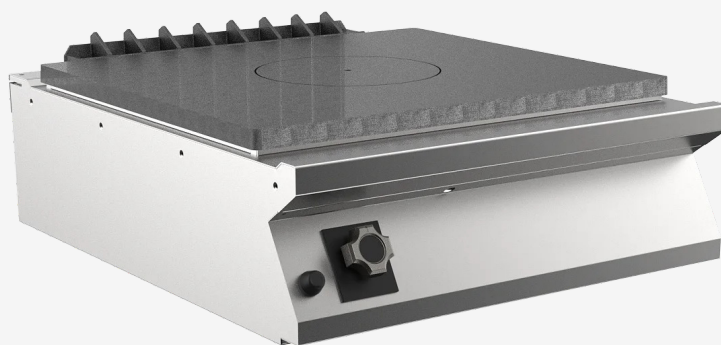

RANGE	CODE	MODEL	FUNCTION
MI - 90	MAMCOOO3160	TP98GT	Solid Top

ITEM

Gas cast iron solid top plate with removable bullseye

RANGE	CODE	MODEL	FUNCTION
MI - 90	MAMCOOO3160	TP98GT	Solid Top

ITEM

Gas cast iron solid top plate with removable bullseye

INSTALLATION SPECIFICATIONS

(G) Gas Inlet: $\text{Ø}1/2''$