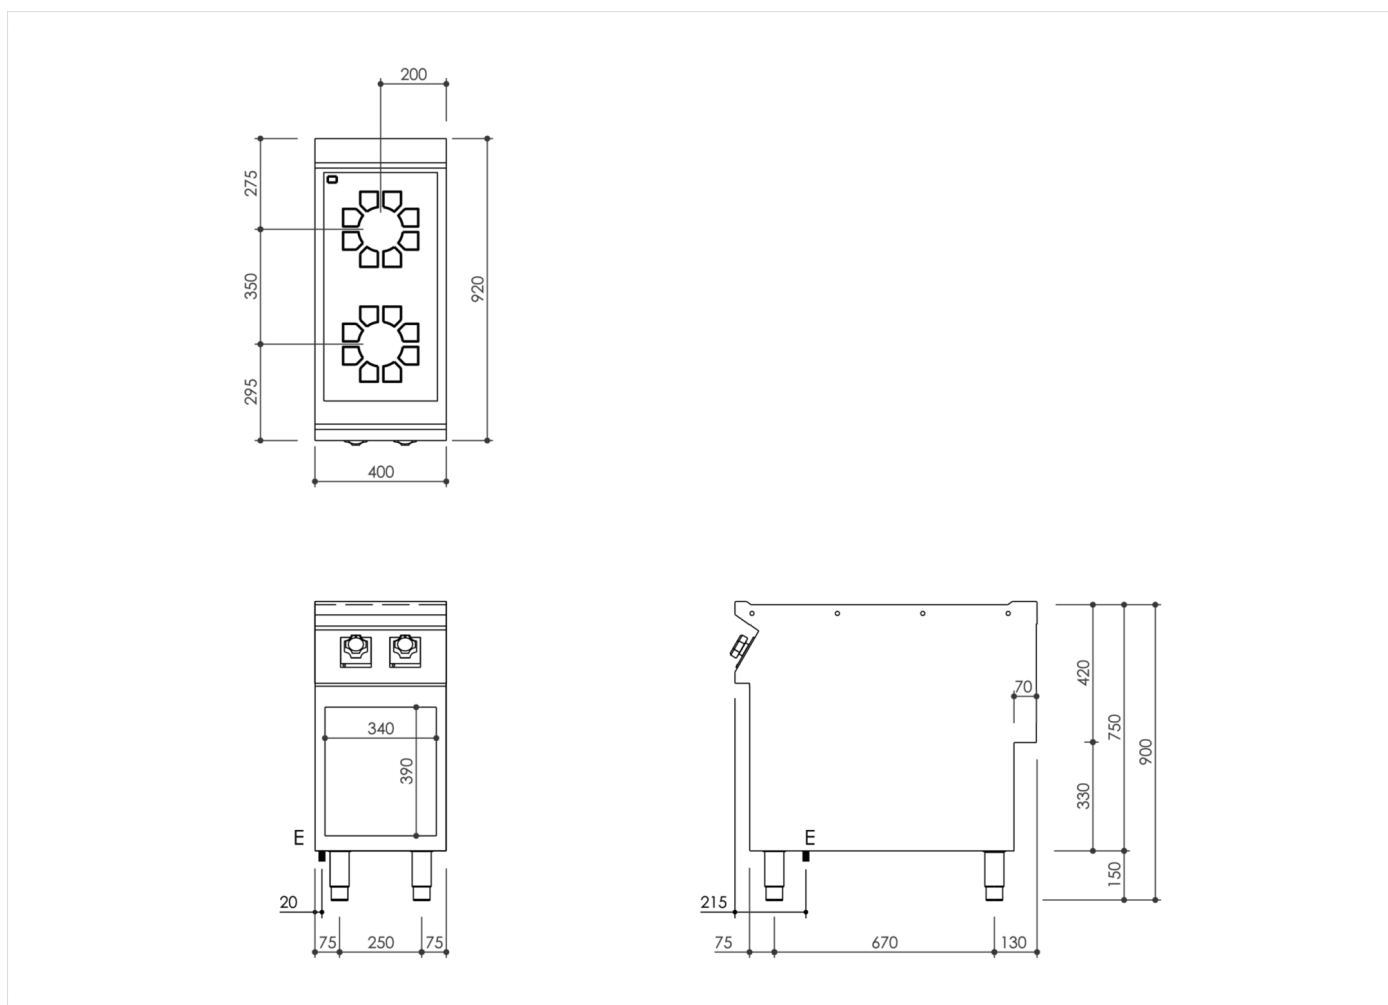

RANGE	CODE	MODEL	FUNCTION
MI - 90	MAMCOOO3330	CV94EG	Glassceramic Ranges

ITEM

2 ceramic hotplate boiling top on open stand

INSTALLATION SPECIFICATIONS

(E) Electrical Connection: **VAC400-3N 50/60Hz**