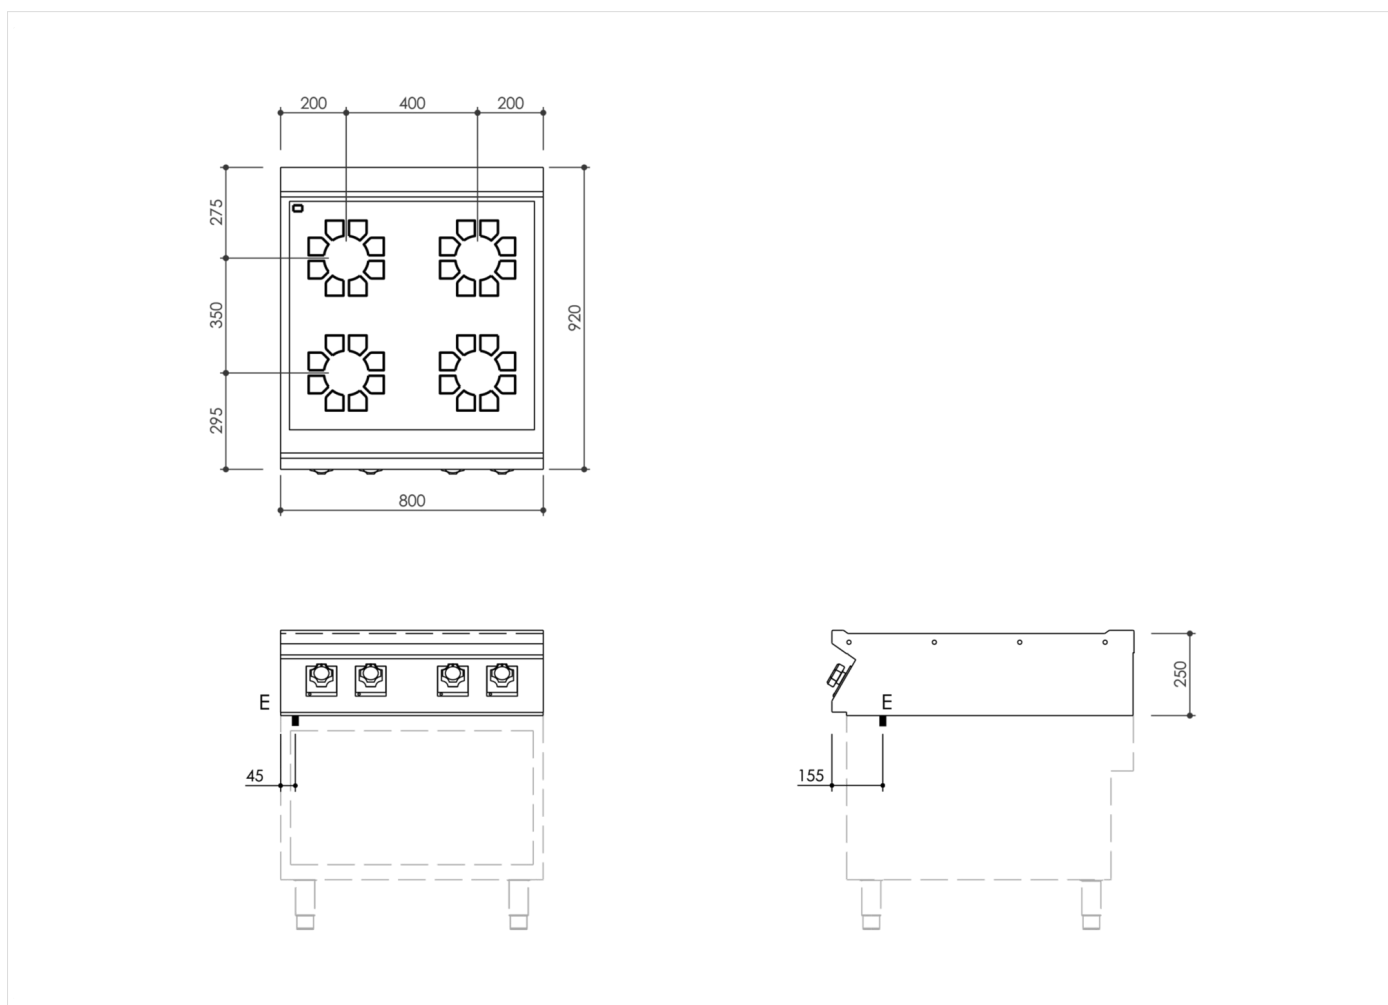

RANGE	CODE	MODEL	FUNCTION
MI - 90	MAMCOOO3340	CV98ET	Glassceramic Ranges

ITEM

4 ceramic hotplate electric boiling top

RANGE	CODE	MODEL	FUNCTION
MI - 90	MAMCOOO3340	CV98ET	Glassceramic Ranges

ITEM

4 ceramic hotplate electric boiling top

INSTALLATION SPECIFICATIONS

(E) Electrical Connection: **VAC400-3N 50/60Hz**