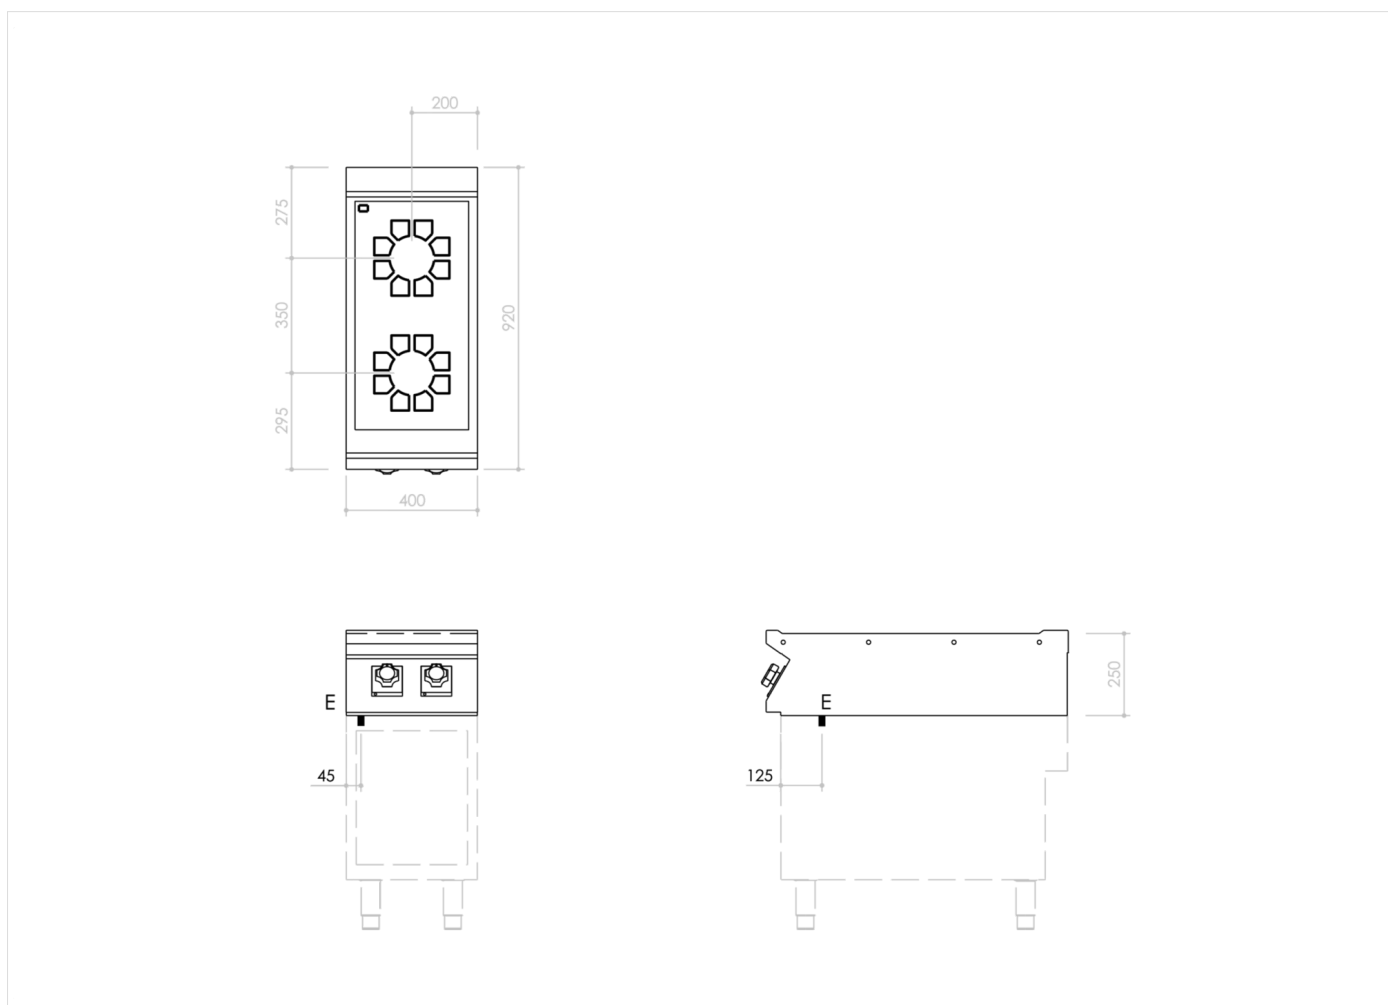

RANGE	CODE	MODEL	FUNCTION
MI - 90	MAMCOOO3380	CI94ET	Induction Ranges

ITEM

2 zone induction top

RANGE	CODE	MODEL	FUNCTION
MI - 90	MAMCOOO3380	CI94ET	Induction Ranges

ITEM

2 zone induction top

INSTALLATION SPECIFICATIONS

(E) Electrical Connection: **VAC400-3 50Hz**