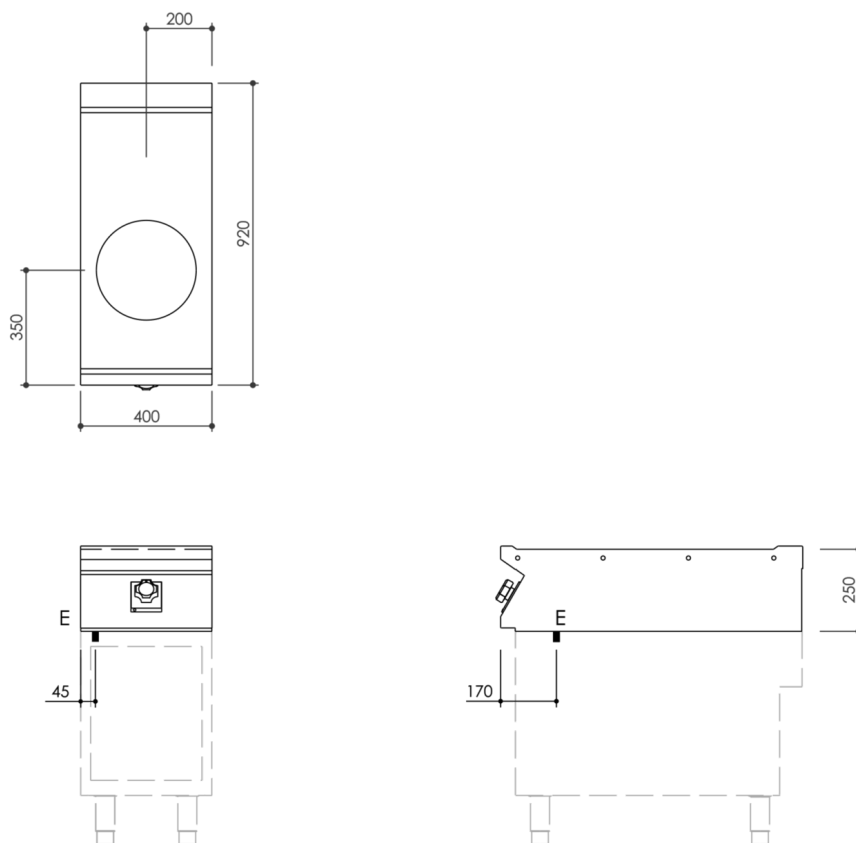

RANGE	CODE	MODEL	FUNCTION
MI - 90	MAMCOOO3460	WI94ET	Induction Ranges

ITEM

Single wok induction top

RANGE	CODE	MODEL	FUNCTION
MI - 90	MAMCOOO3460	WI94ET	Induction Ranges

ITEM

Single wok induction top

## INSTALLATION SPECIFICATIONS

(E) Electrical Connection: VAC400-3 50 / 60 Hz