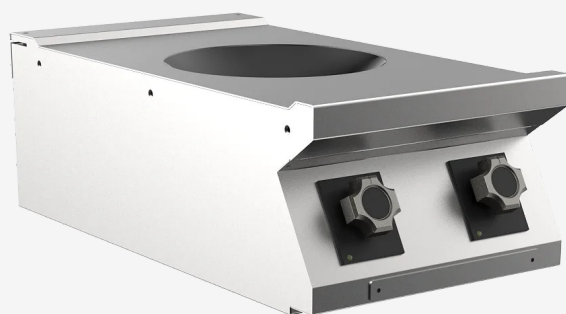

RANGE	CODE	MODEL	FUNCTION
MI - 90	MAMCOOO3460	WI94ET	Induction Ranges

ITEM

Single wok induction top

RANGE	CODE	MODEL	FUNCTION
MI - 90	MAMCOOO3460	WI94ET	Induction Ranges

ITEM

Single wok induction top

## INSTALLATION SPECIFICATIONS

(E) Electrical Connection: VAC400-3 50 / 60 Hz