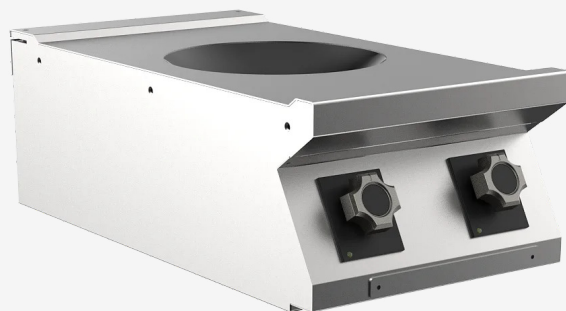

RANGE	CODE	MODEL	FUNCTION
MI - 90	MAMCOOO3460	WI94ET	Induction Ranges

ITEM

Single wok induction top

RANGE	CODE	MODEL	FUNCTION
MI - 90	MAMCOOO3460	WI94ET	Induction Ranges

ITEM

Single wok induction top

## INSTALLATION SPECIFICATIONS

(E) Electrical Connection: **VAC400-3 50Hz**