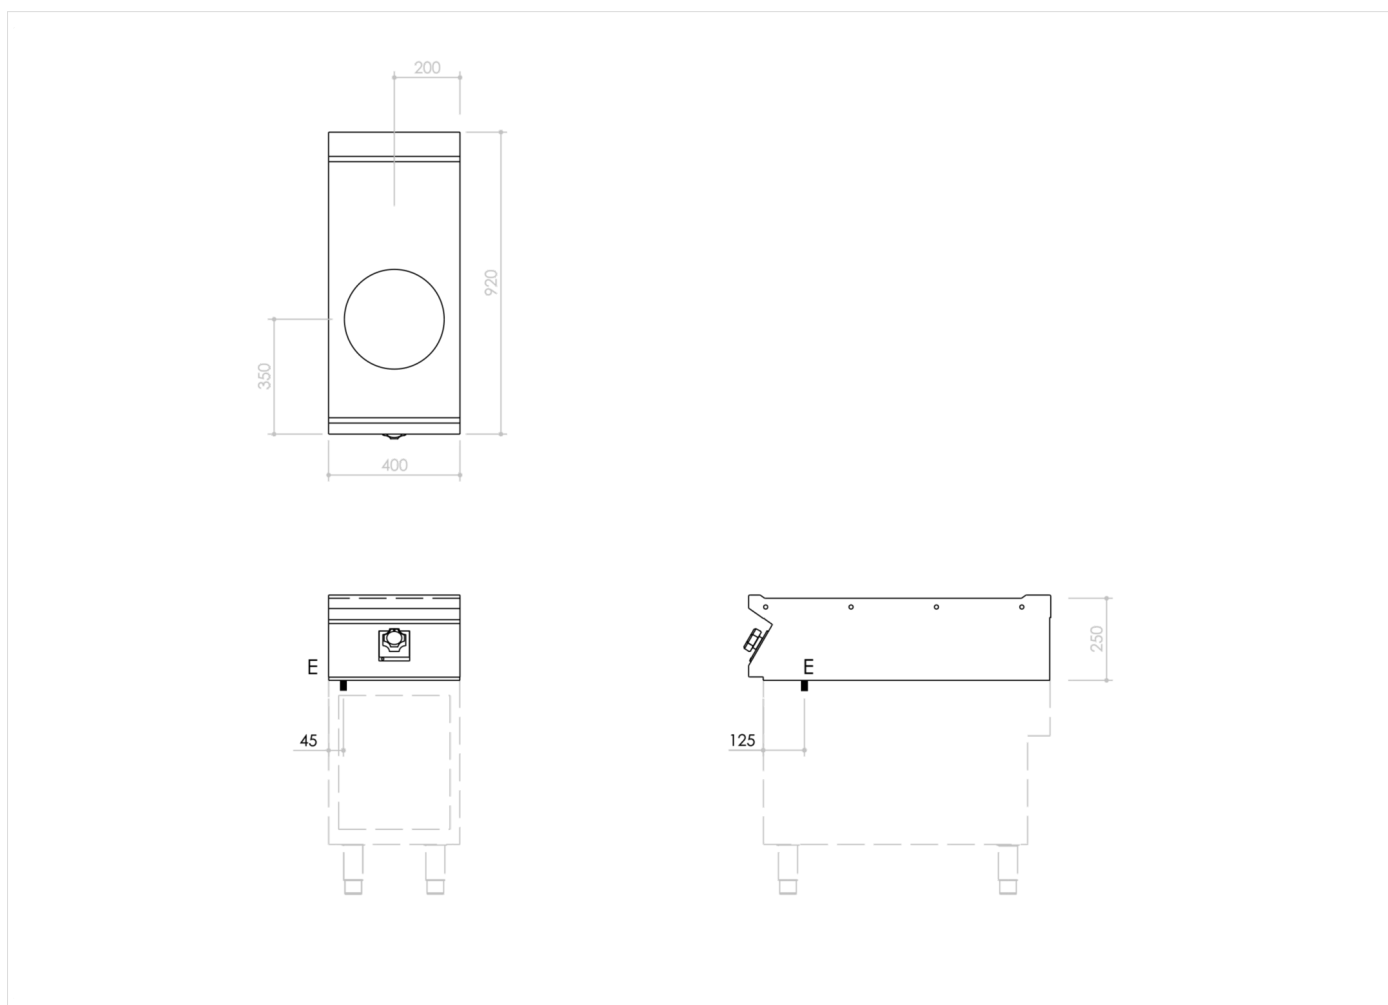

RANGE	CODE	MODEL	FUNCTION
MI - 90	MAMCOOO3460	WI94ET	Induction Ranges

ITEM

Single wok induction top

RANGE	CODE	MODEL	FUNCTION
MI - 90	MAMCOOO3460	WI94ET	Induction Ranges

ITEM

Single wok induction top

## INSTALLATION SPECIFICATIONS

(E) Electrical Connection: **VAC400-3 50Hz**