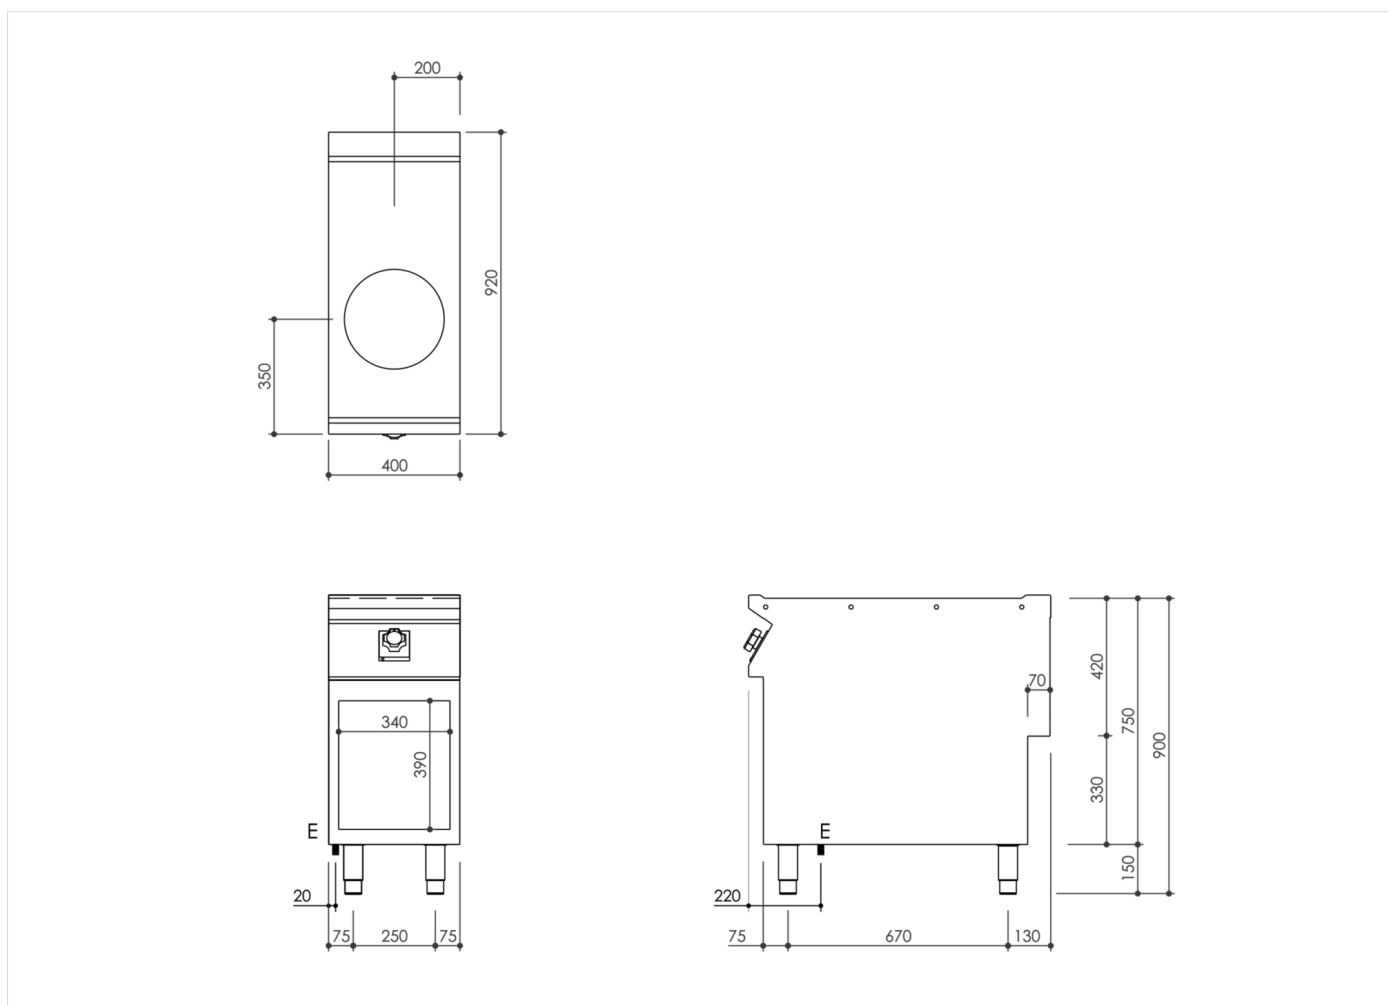

RANGE	CODE	MODEL	FUNCTION
MI - 90	MAMCOOO3470	WI94EG	Induction Ranges

ITEM

Single wok induction top on open stand

RANGE	CODE	MODEL	FUNCTION
MI - 90	MAMCOOO3470	WI94EG	Induction Ranges

ITEM

Single wok induction top on open stand

**INSTALLATION SPECIFICATIONS**

(E) Electrical Connection: VAC400-3 50 / 60 Hz