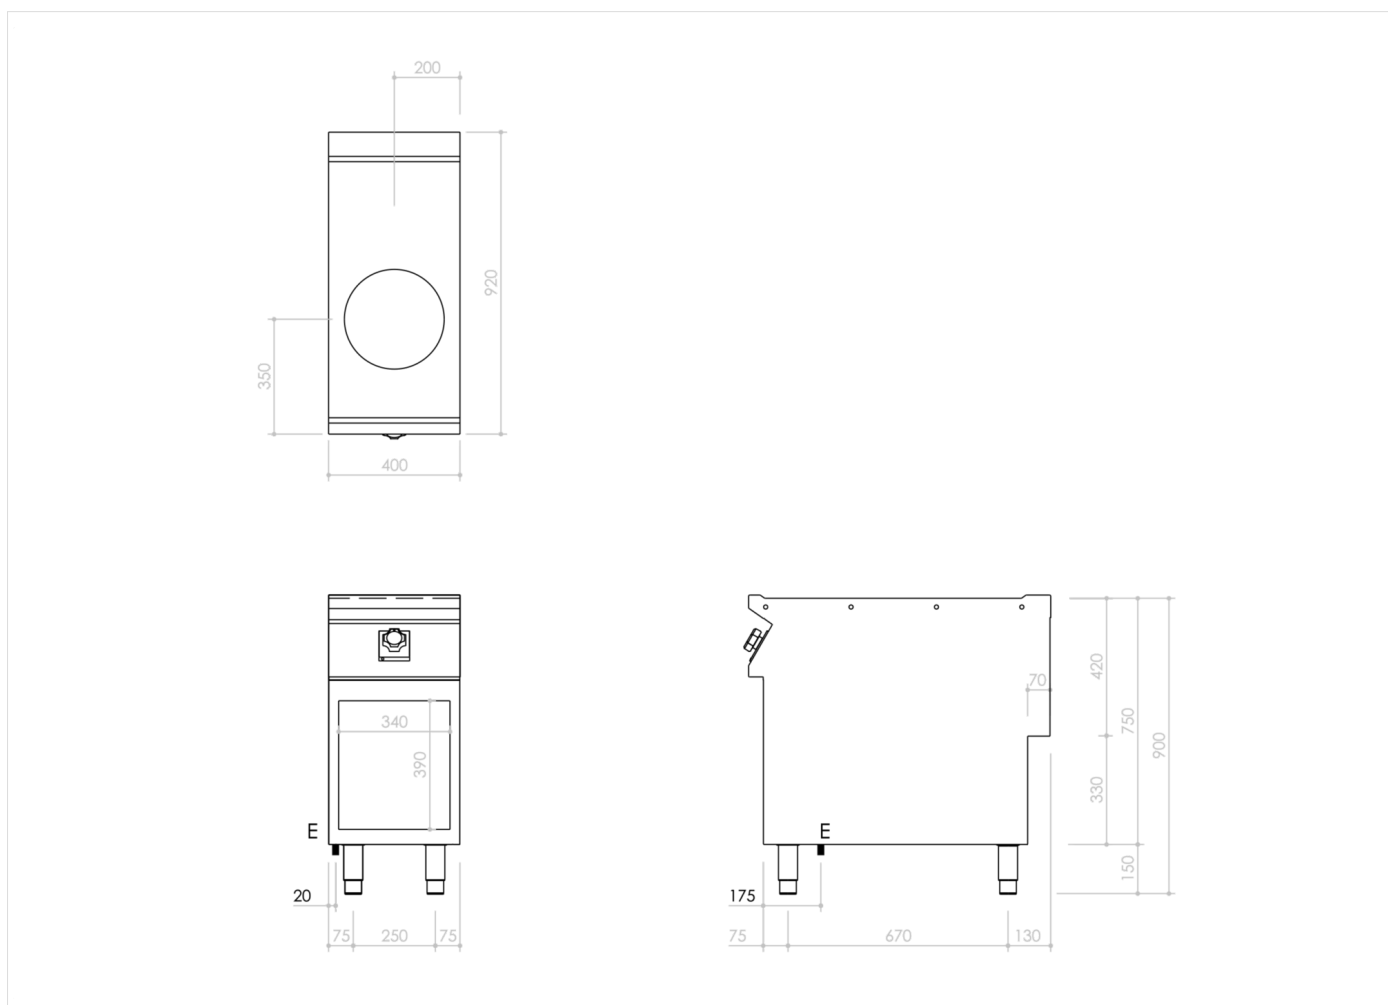

RANGE	CODE	MODEL	FUNCTION
MI - 90	MAMCOOO3470	WI94EG	Induction Ranges

ITEM

Single wok induction top on open stand

RANGE	CODE	MODEL	FUNCTION
MI - 90	MAMCOOO3470	WI94EG	Induction Ranges

ITEM

Single wok induction top on open stand

INSTALLATION SPECIFICATIONS

(E) Electrical Connection: **VAC400-3 50Hz**