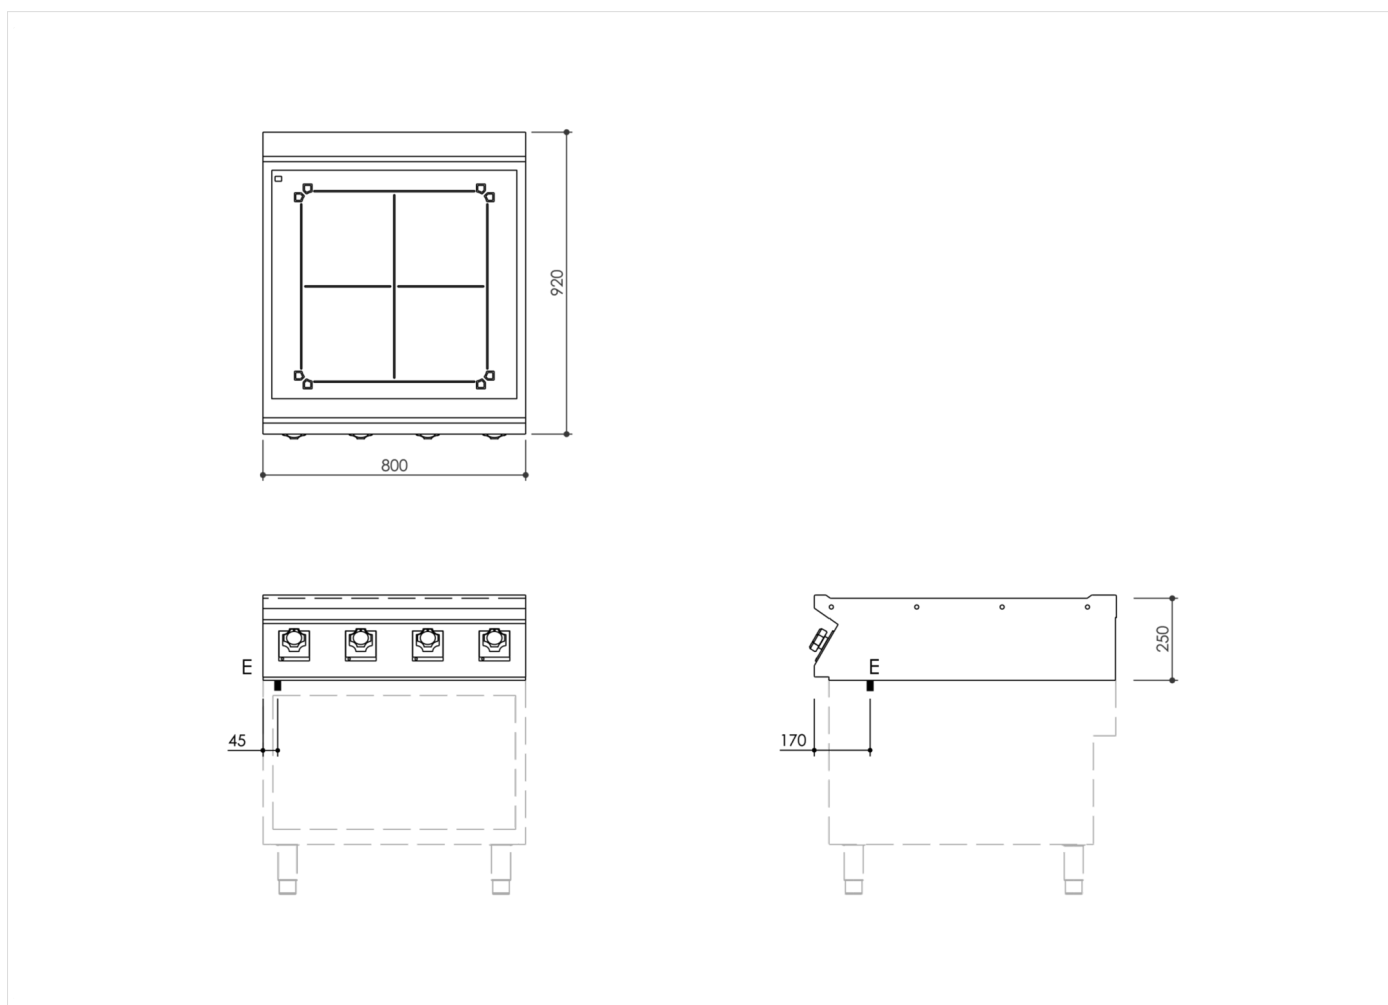

RANGE	CODE	MODEL	FUNCTION
MI - 90	MAMCOOO3440	CI98ETT	Induction Ranges

ITEM

4 zone full surface induction top

RANGE	CODE	MODEL	FUNCTION
MI - 90	MAMCOOO3440	CI98ETT	Induction Ranges

ITEM

4 zone full surface induction top

INSTALLATION SPECIFICATIONS

(E) Electrical Connection: **VAC400-3 50 / 60 Hz**