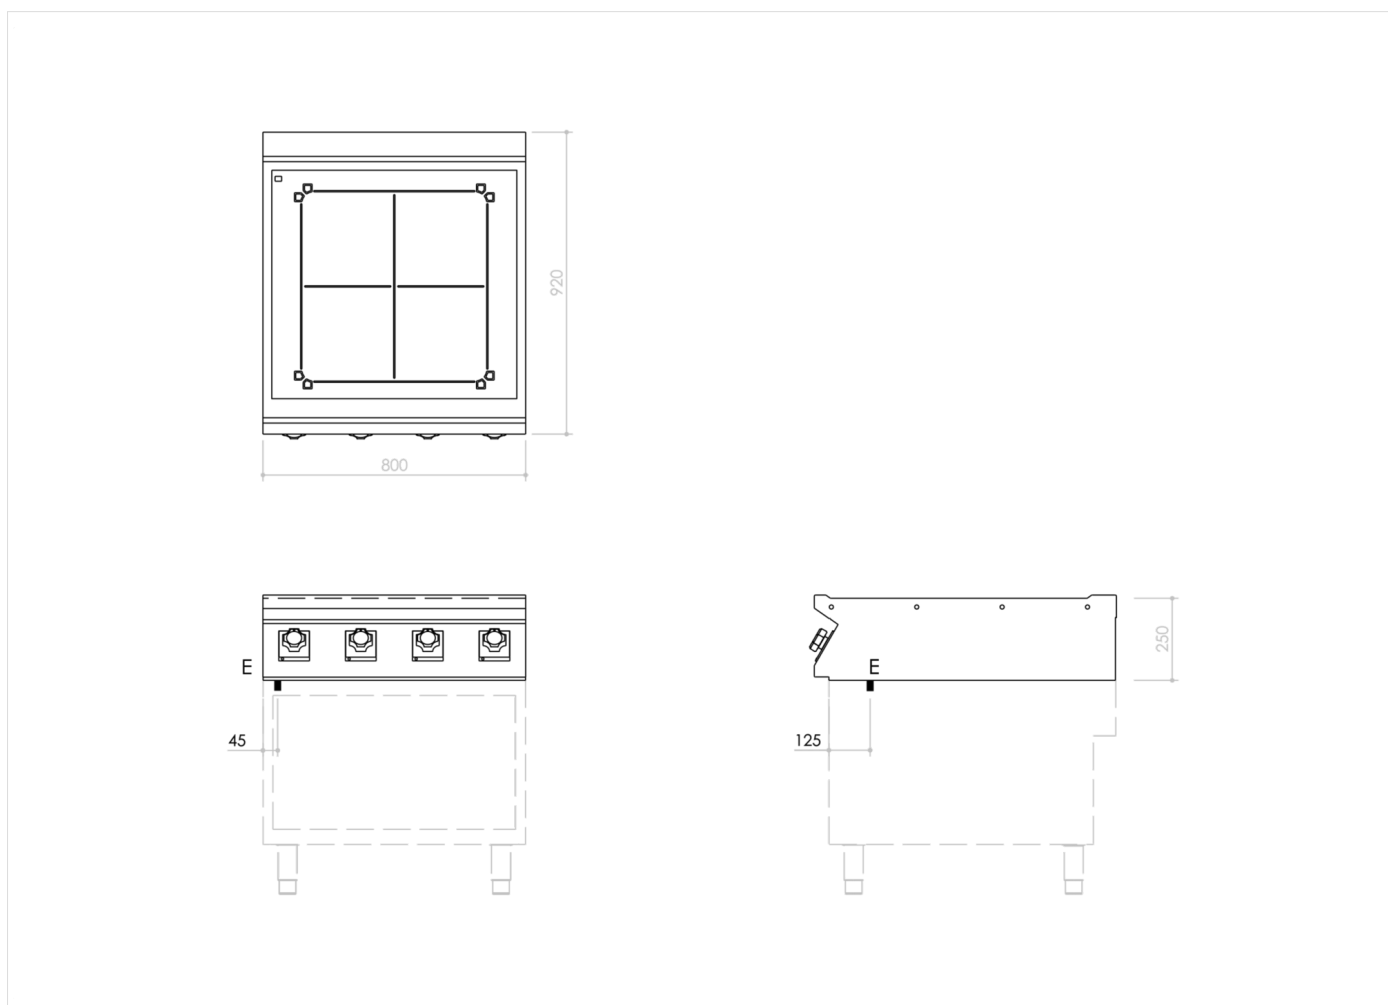

RANGE	CODE	MODEL	FUNCTION
MI - 90	MAMCOOO3440	CI98ETT	Induction Ranges

ITEM

4 zone full surface induction top

RANGE	CODE	MODEL	FUNCTION
MI - 90	MAMCOOO3440	CI98ETT	Induction Ranges

ITEM

4 zone full surface induction top

INSTALLATION SPECIFICATIONS

(E) Electrical Connection: **VAC400-3 50Hz**