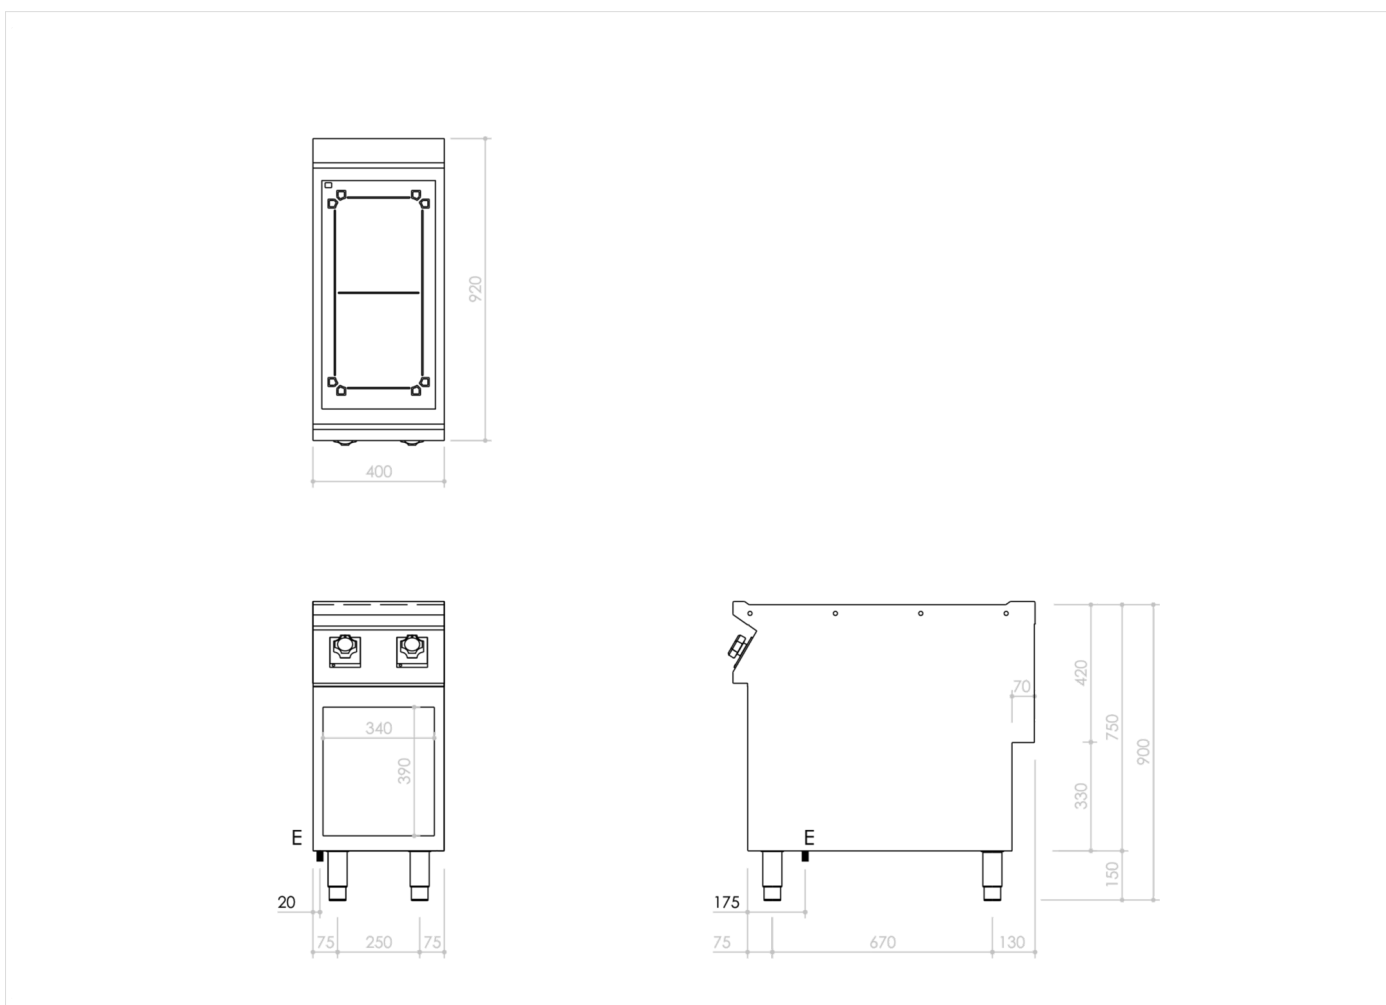

RANGE	CODE	MODEL	FUNCTION
MI - 90	MAMCOOO3430	CI94ETG	Induction Ranges

ITEM

2 zone full surface induction top on open stand

RANGE	CODE	MODEL	FUNCTION
MI - 90	MAMCOOO3430	CI94ETG	Induction Ranges

ITEM

2 zone full surface induction top on open stand

INSTALLATION SPECIFICATIONS

(E) Electrical Connection: **VAC400-3 50Hz**