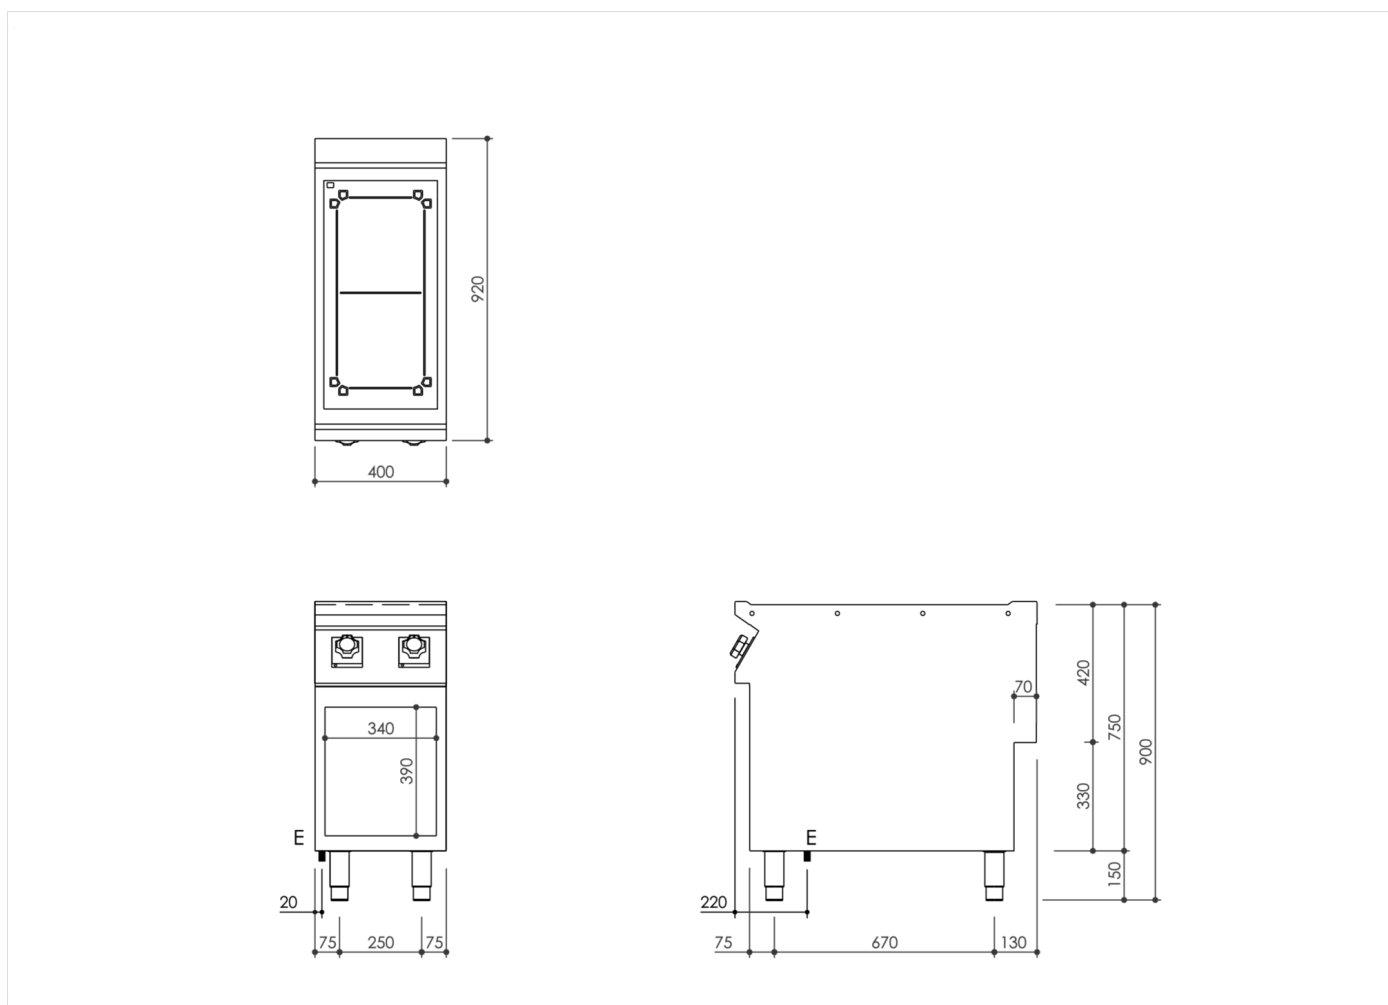

RANGE	CODE	MODEL	FUNCTION
MI - 90	MAMCOOO3430	CI94ETG	Induction Ranges

ITEM

2 zone full surface induction top on open stand

RANGE	CODE	MODEL	FUNCTION
MI - 90	MAMCOOO3430	CI94ETG	Induction Ranges

ITEM

2 zone full surface induction top on open stand

INSTALLATION SPECIFICATIONS

(E) Electrical Connection: VAC400-3 50 / 60 Hz