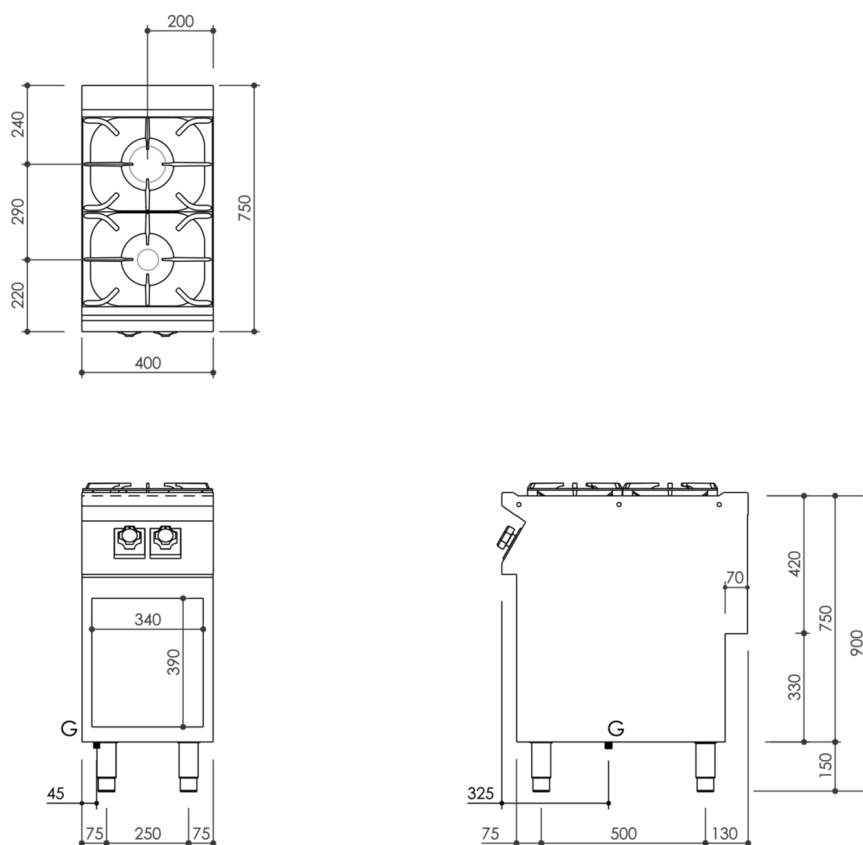

RANGE	CODE	MODEL	FUNCTION
MI - 70	MAMCOOOOO20	PC74GG	Gas Ranges

ITEM

2 gas burner boiling top on open stand

RANGE	CODE	MODEL	FUNCTION
MI - 70	MAMCOOOOO20	PC74GG	Gas Ranges

ITEM

2 gas burner boiling top on open stand

INSTALLATION SPECIFICATIONS

(G) Gas Inlet:

Ø1/2"