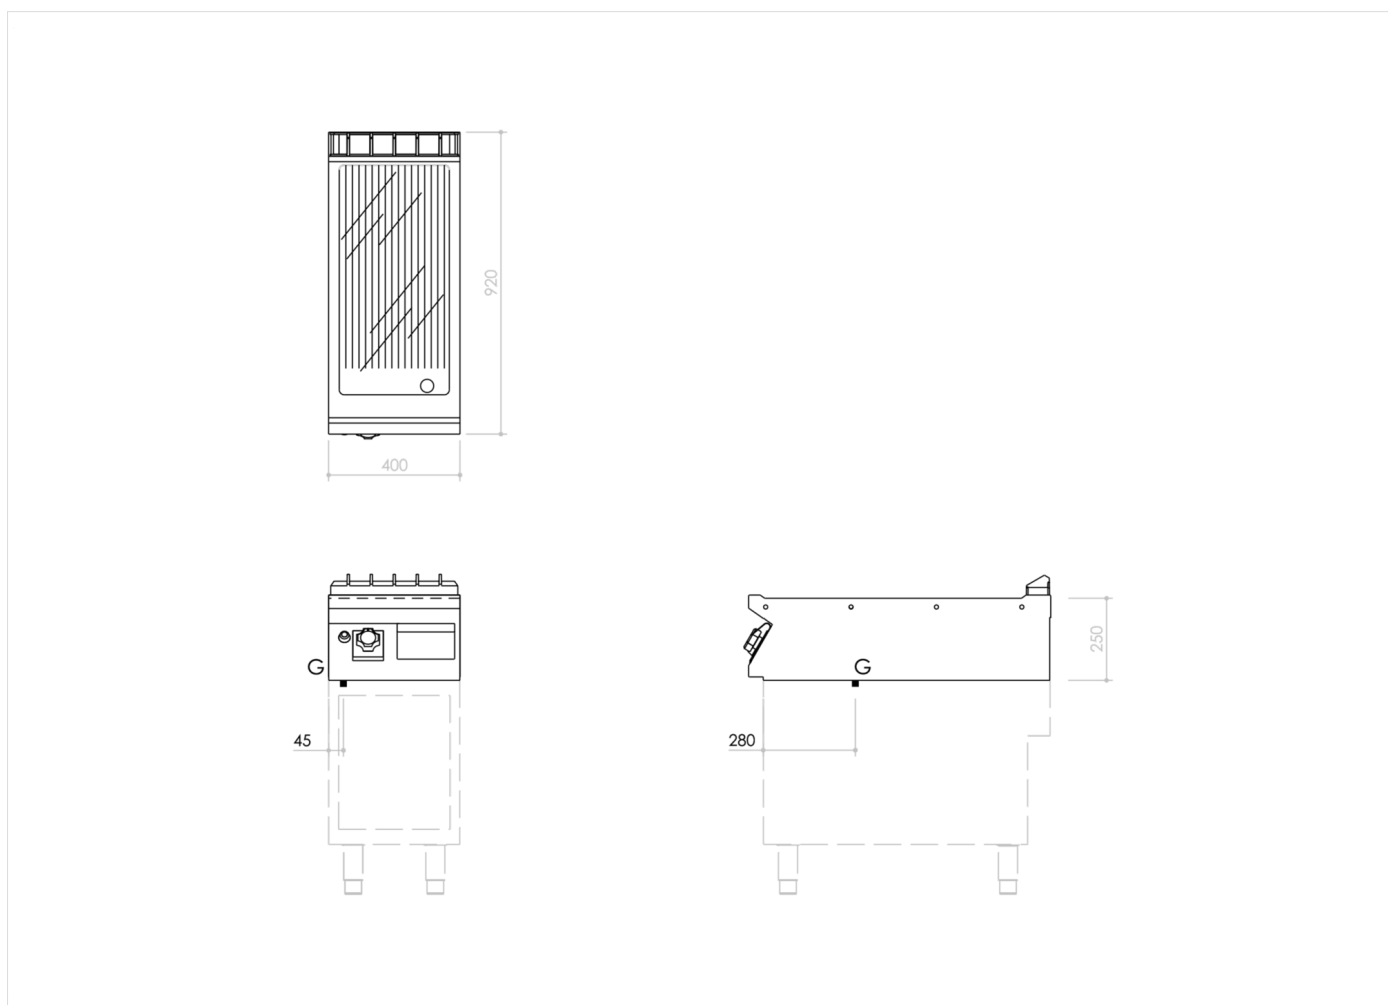

RANGE	CODE	MODEL	FUNCTION
MI - 90	MAMCOOO3760	FT94GRCT	Griddles

ITEM

Gas griddle top with ribbed chromed plate

**INSTALLATION SPECIFICATIONS**

(G) Gas Inlet:  $\text{Ø}1/2''$