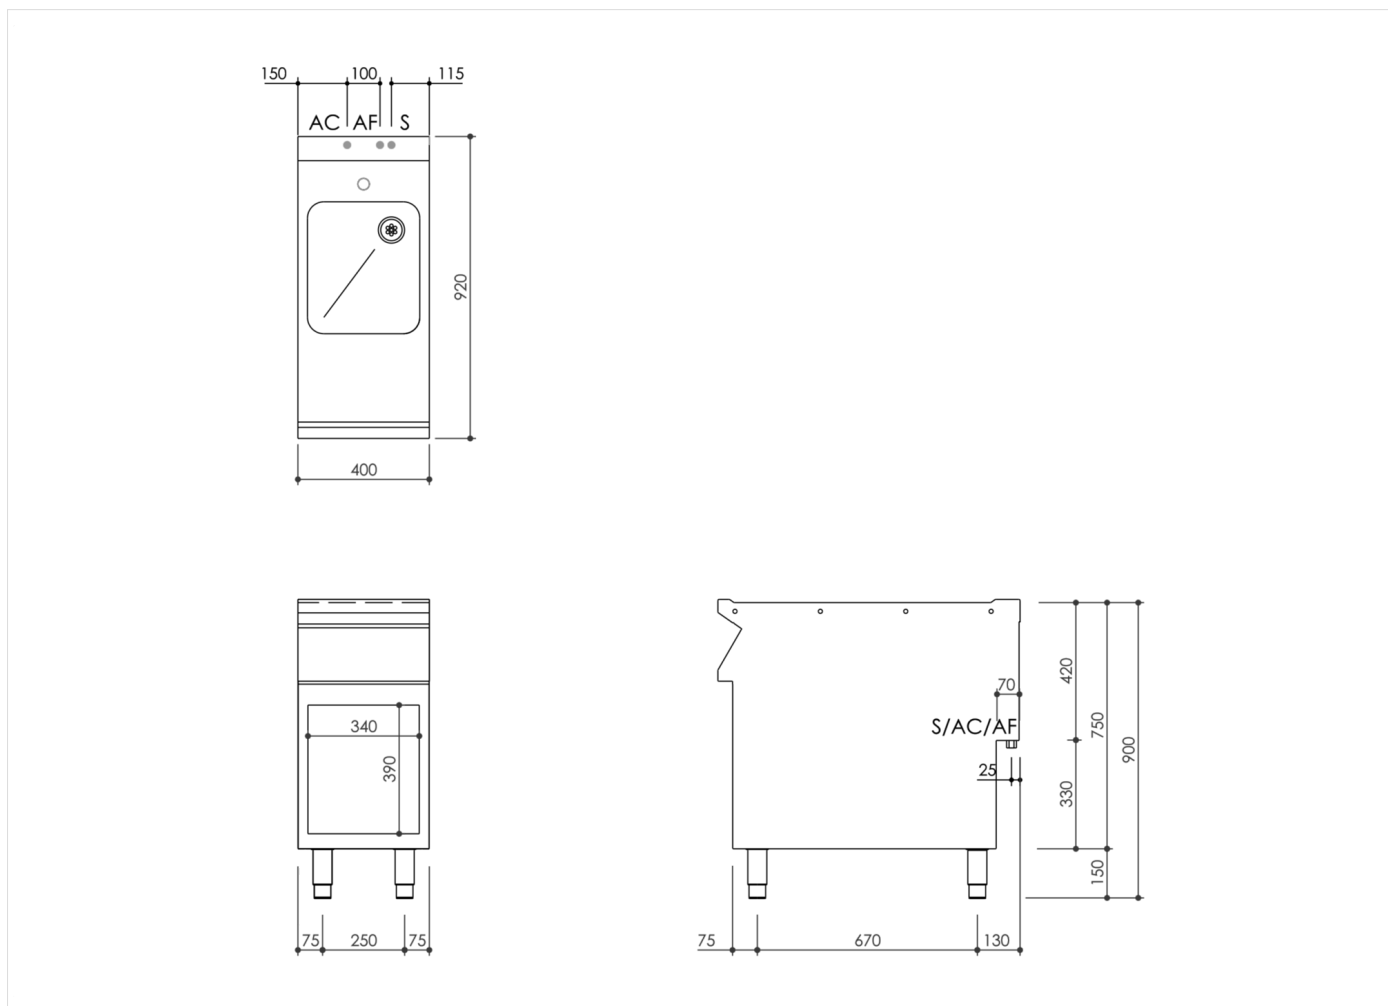

RANGE	CODE	MODEL	FUNCTION
MI - 90	MAMCOOO4920	EN94VG	Neutral Elements

ITEM

400 mm width worktop with sink prepared with tap hole on open stand

RANGE	CODE	MODEL	FUNCTION
MI - 90	MAMCOOO4920	EN94VG	Neutral Elements

ITEM

400 mm width worktop with sink prepared with tap hole on open stand

INSTALLATION SPECIFICATIONS

(AF) Cold Water Inlet:

(AC) Hot Water Inlet: