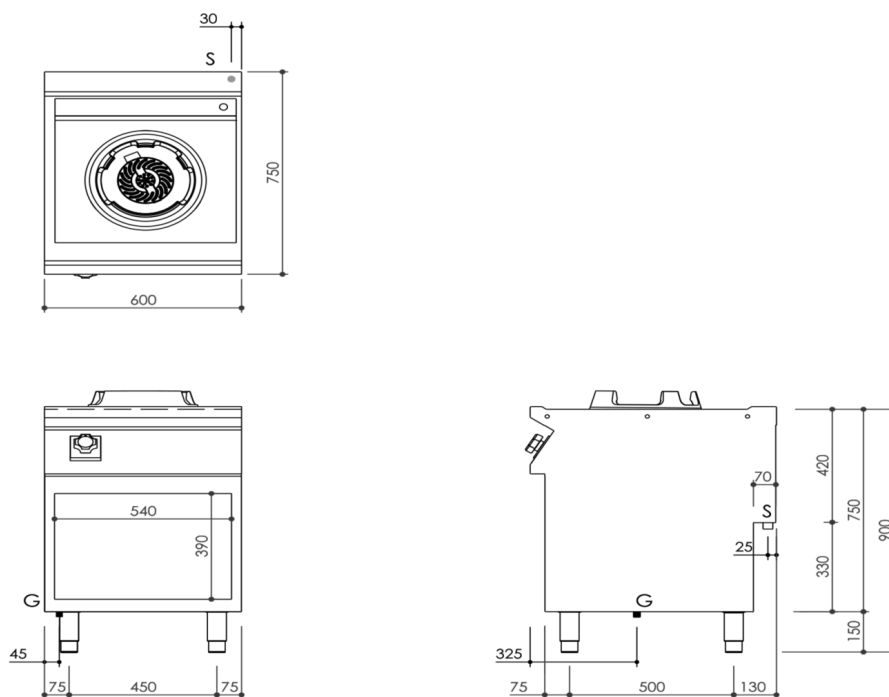

RANGE	CODE	MODEL	FUNCTION
MI - 70	MAMCOOOO170	WK76GG	Gas Ranges

ITEM

Single Gas 14 kW wok burner on open stand

RANGE	CODE	MODEL	FUNCTION
MI - 70	MAMCOOOO170	WK76GG	Gas Ranges

ITEM

Single Gas 14 kW wok burner on open stand

DETAILS

RANGE	CODE	MODEL	FUNCTION
MI - 70	MAMCOOOO170	WK76GG	Gas Ranges

ITEM

Single Gas 14 kW wok burner on open stand

INSTALLATION SPECIFICATIONS

(G) Gas Inlet: $\text{Ø}1/2''$