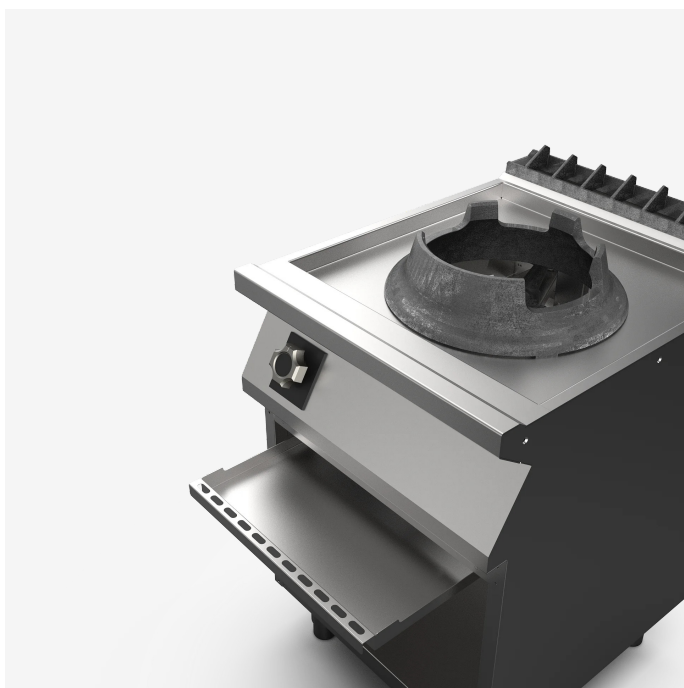

RANGE	CODE	MODEL	FUNCTION
MI - 70	MAMCOOOO170	WK76GG	Gas Ranges

ITEM

Single Gas 14 kW wok burner on open stand

RANGE	CODE	MODEL	FUNCTION
MI - 70	MAMCOOOO170	WK76GG	Gas Ranges

ITEM

Single Gas 14 kW wok burner on open stand

DETAILS

RANGE	CODE	MODEL	FUNCTION
MI - 70	MAMCOOOO170	WK76GG	Gas Ranges

ITEM

Single Gas 14 kW wok burner on open stand

INSTALLATION SPECIFICATIONS

(G) Gas Inlet: $\text{Ø}1/2''$