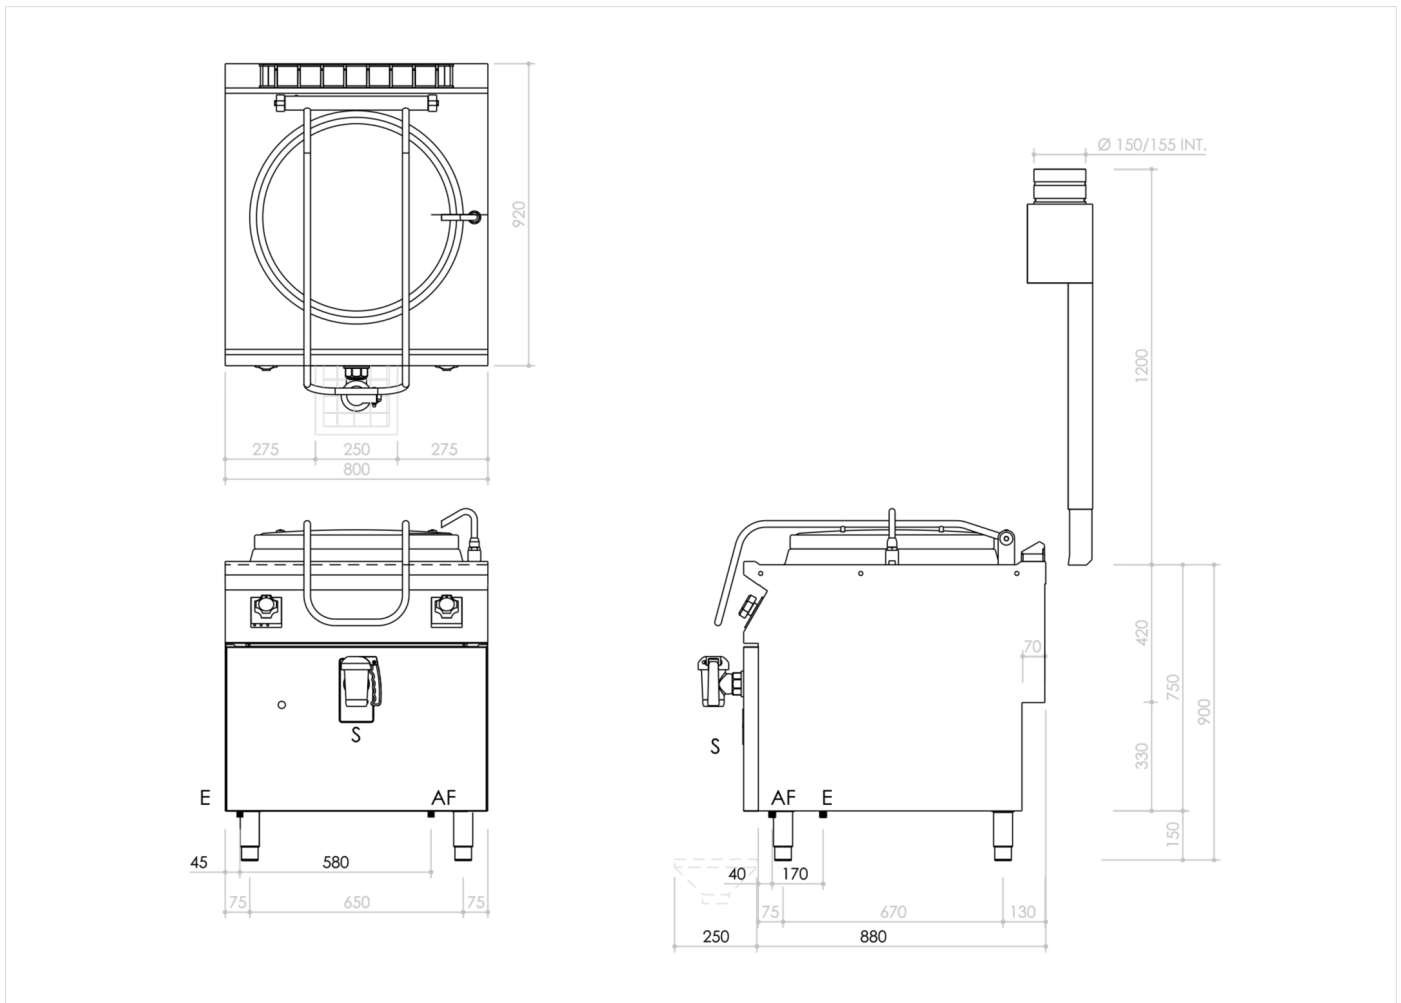

RANGE	CODE	MODEL	FUNCTION
MI - 90	MAMCOOO5190	PE98EDIO	Boiling Pans

ITEM

Electric boiling pan 100 litre capacity, with direct heating system

RANGE	CODE	MODEL	FUNCTION
MI - 90	MAMCOOO5190	PE98EDIO	Boiling Pans

ITEM

Electric boiling pan 100 litre capacity, with direct heating system

INSTALLATION SPECIFICATIONS

(E) Electrical Connection:	VAC400-3N 50/60Hz
(AF) Cold Water Inlet:	Ø1/2-H=100mm.
(AC) Hot Water Inlet:	Ø1/2-H=100mm.