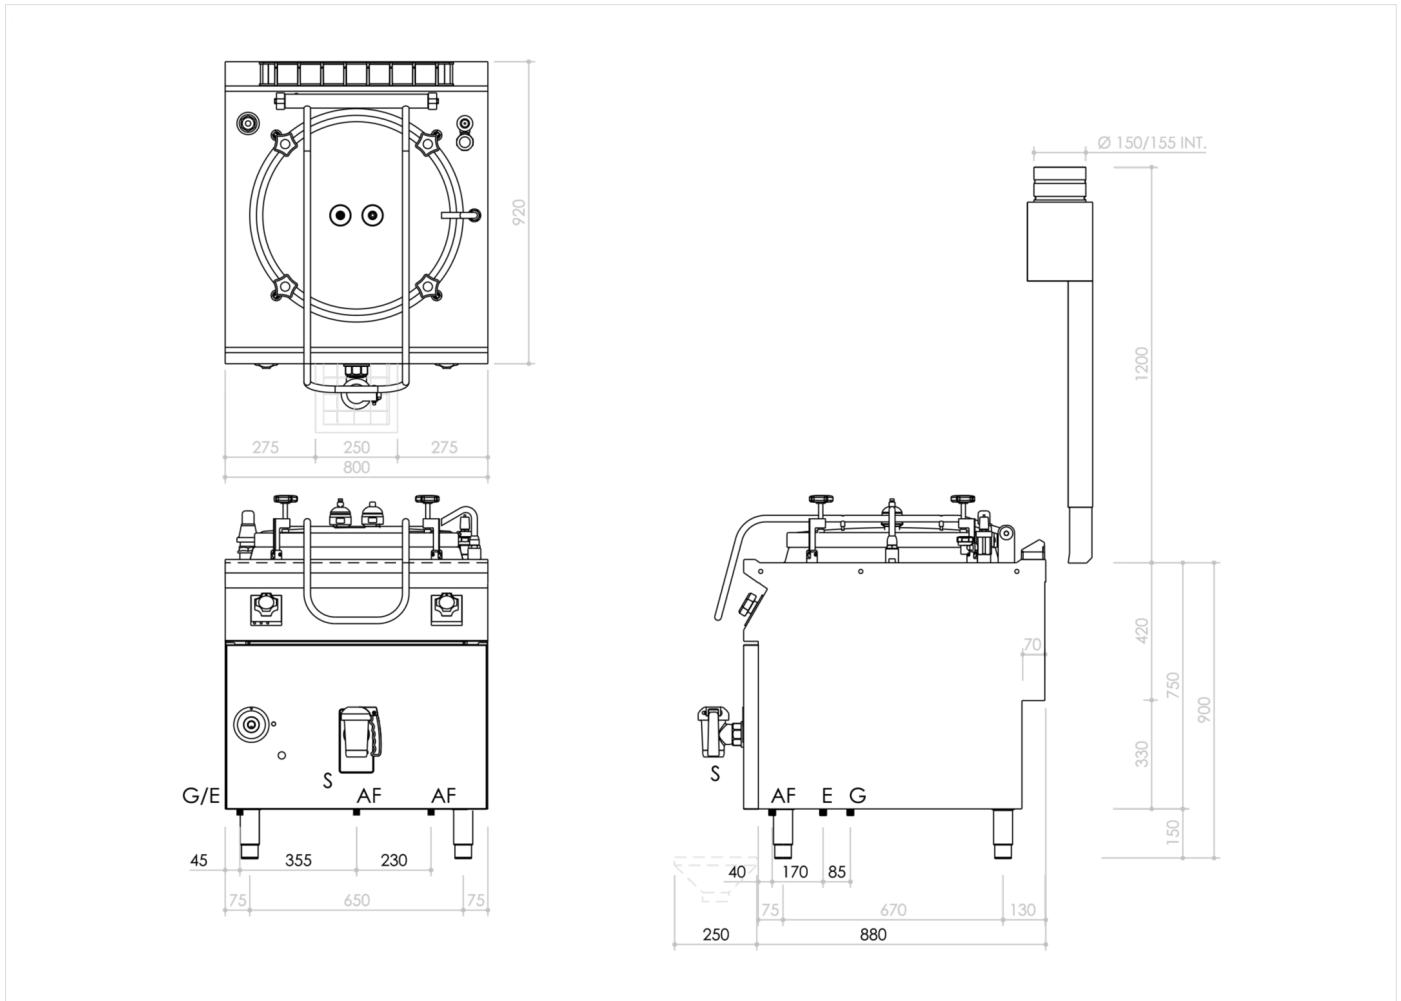

RANGE	CODE	MODEL	FUNCTION
MI - 90	MAMCOOO5180	PE98GII4AV	Boiling Pans

ITEM

Gas boiling pan 140 litre capacity, with indirect heating system, automatic condensed steam outlet and autoclave lid

**INSTALLATION SPECIFICATIONS**

(G) Gas Inlet:	Ø1/2"
(AF) Cold Water Inlet:	Ø1/2-H=100mm.
(AC) Hot Water Inlet:	Ø1/2-H=100mm.