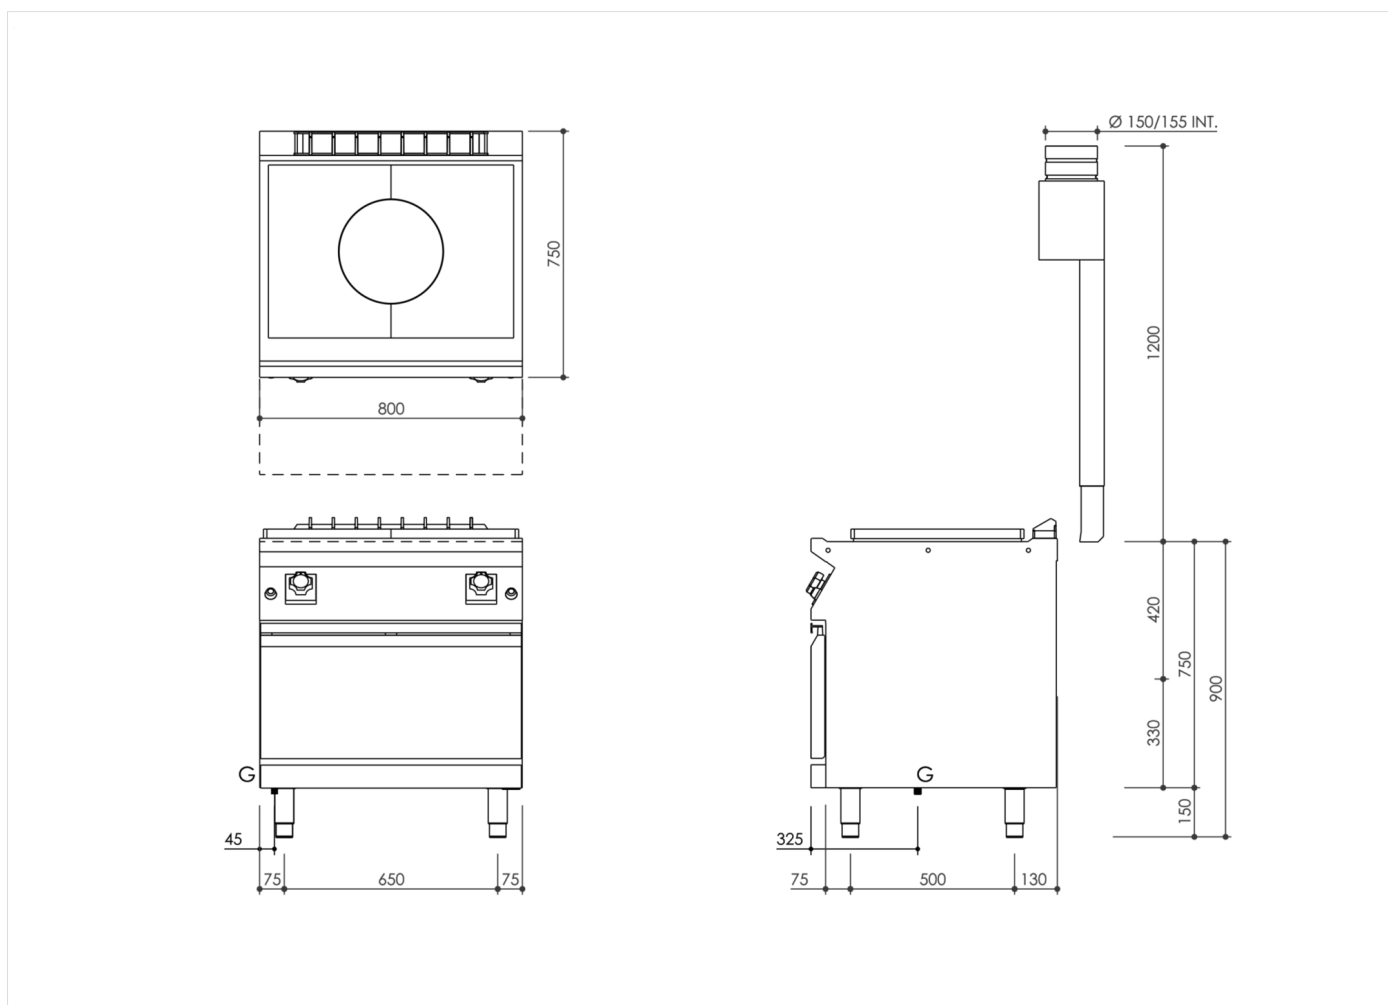

**Gas cast iron solid top plate with removable bullseye gas oven range**

**TECHNICAL SPECIFICATIONS**

WIDTH (mm):	800
DEPTH (mm):	750
HEIGHT (mm):	900
WEIGHT (Kg):	141
VOLUME (m <sup>3</sup> ):	0.8
GAS POWER (kW):	17
INTERNAL OVEN DIM. (mm):	570x490x295h mm
OVEN CAPACITY:	3x GN 2/1
OVEN POWER (kW):	8
COOKING ZONES N°:	1
COOKING ZONES DIM. (mm):	780x580
COOKING ZONE DETAILS:	1 x 9 kW
OVEN TEMP. RANGE (°C):	50-280

**DESCRIPTION**

Solid top gas cooker on gas oven in AISI 304 stainless steel. 20/10 pressed steel top with anti-spill front edge, designed for flush alignment with hermetic seal supplied. Top designed to accommodate water column accessory. 780x700 mm radiant hotplate in heavy gauge cast iron with ribs for optimal heat diffusion and central bullseye. Heating occurs by means of a double ring, stainless steel, chromed burner with high rated output to reach 500 °C at the centre of the plate and 200 °C near the edges, complete with a pilot burner with piezoelectric ignition and safety thermocouple. Ergonomic knobs shaped to prevent water infiltration. Gas supply controlled by a thermostatic safety valve. GN 2/1 gas oven with thermostatic control valve providing temperature adjustment from 50°C to 300°C. Stabilised flame burner complete with pilot flame with piezoelectric ignition and safety thermocouple. Stainless steel oven chamber, dimensions 575x654x300h mm. Oven power 8 kW. Heavy gauge enamelled steel oven bottom. Pressed stainless steel oven inner door with labyrinth seal. IPX5 water-resistant rating. Appliance equipped with stainless steel adjustable feet.

RANGE	CODE	MODEL	FUNCTION
MI - 70	MAMCOOOO240	TP78GFG	Solid Top

ITEM

Gas cast iron solid top plate with removable bullseye gas oven range

INSTALLATION SPECIFICATIONS

(G) Gas Inlet:  $\text{Ø}1/2''$