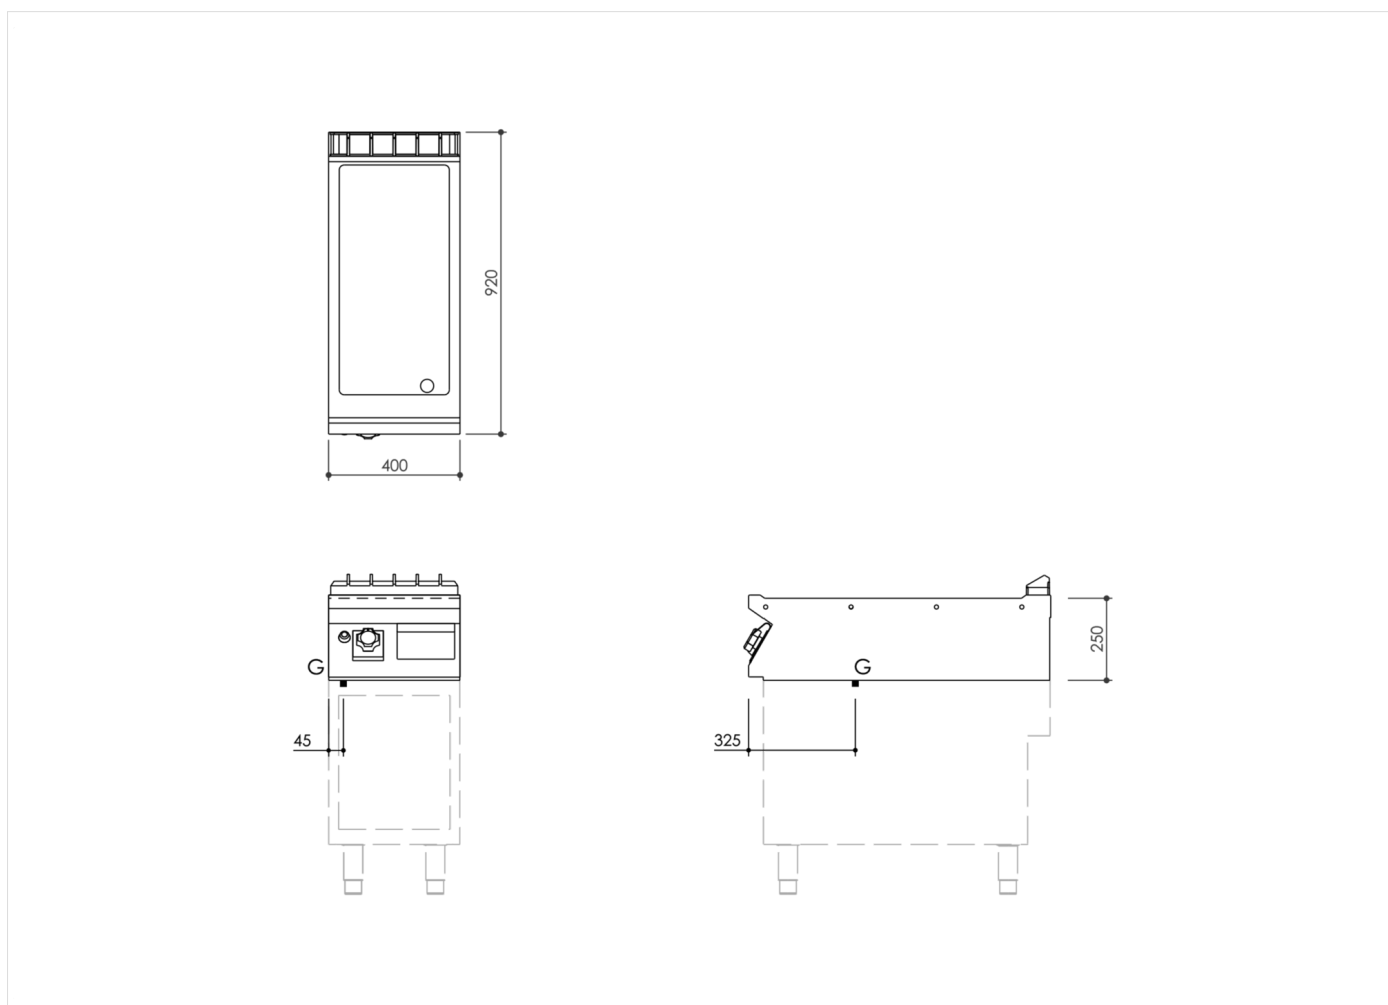

RANGE	CODE	MODEL	FUNCTION
MI - 90	MAMCOOO4O4O	FT94GLT#	Griddles - Mild Steel Plate

ITEM

Gas griddle top with smooth plate

INSTALLATION SPECIFICATIONS

(G) Gas Inlet: $\text{Ø}1/2''$