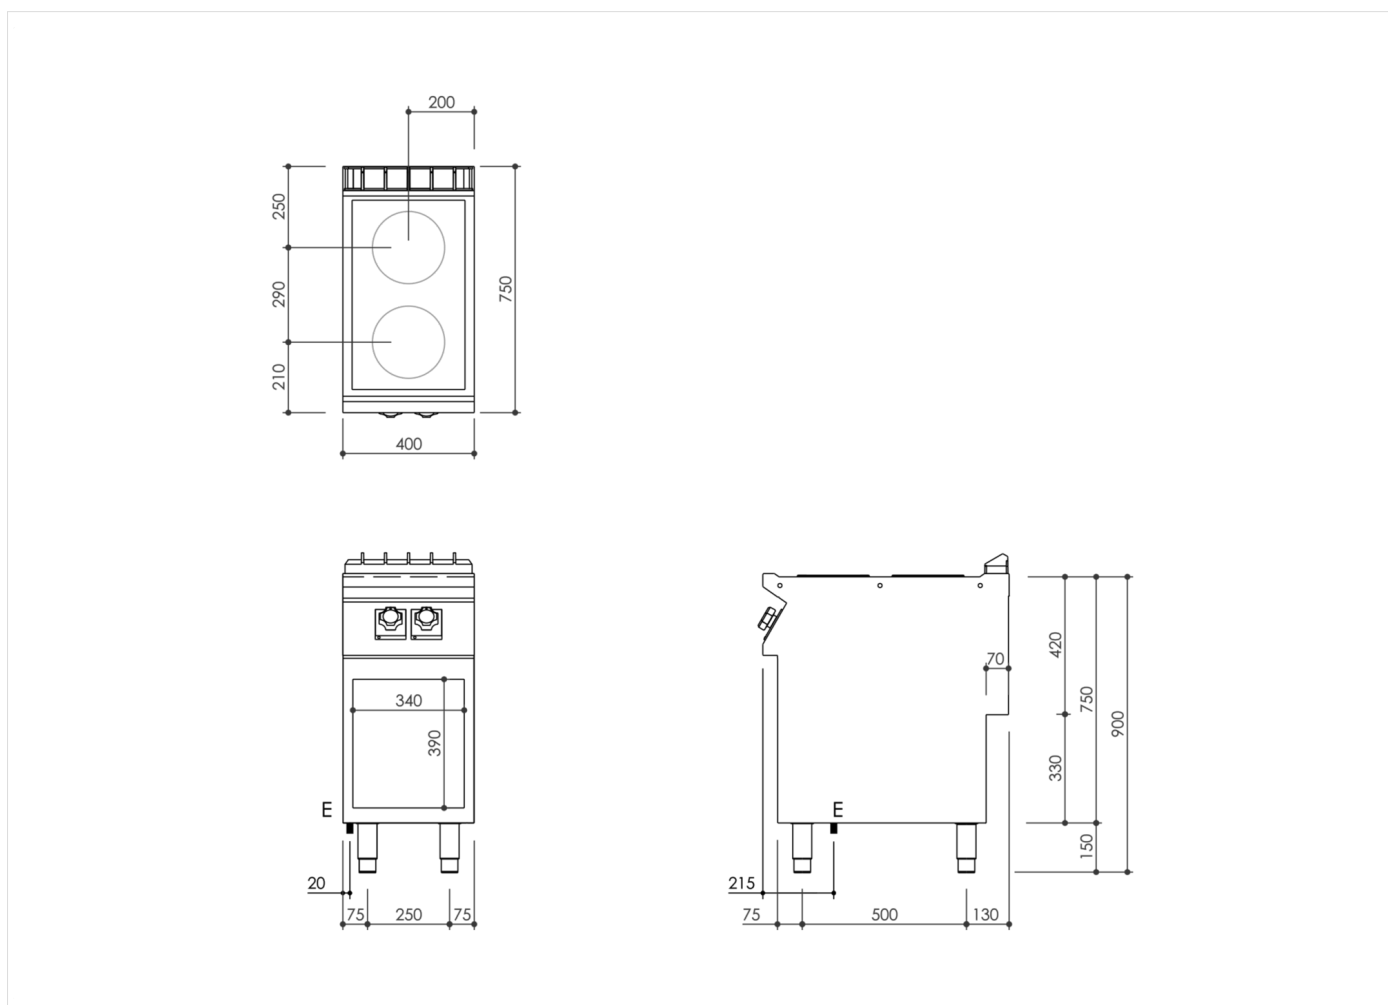

RANGE	CODE	MODEL	FUNCTION
MI - 70	MAMCOOOO260	PC74EGPT	Electric Cookers

ITEM

2 circular hotplate electric boiling top on open stand

RANGE	CODE	MODEL	FUNCTION
MI - 70	MAMCOOOO260	PC74EGPT	Electric Cookers

ITEM

2 circular hotplate electric boiling top on open stand

INSTALLATION SPECIFICATIONS

(E) Electrical Connection: **VAC400 3N / VAC230 3 50/60Hz**